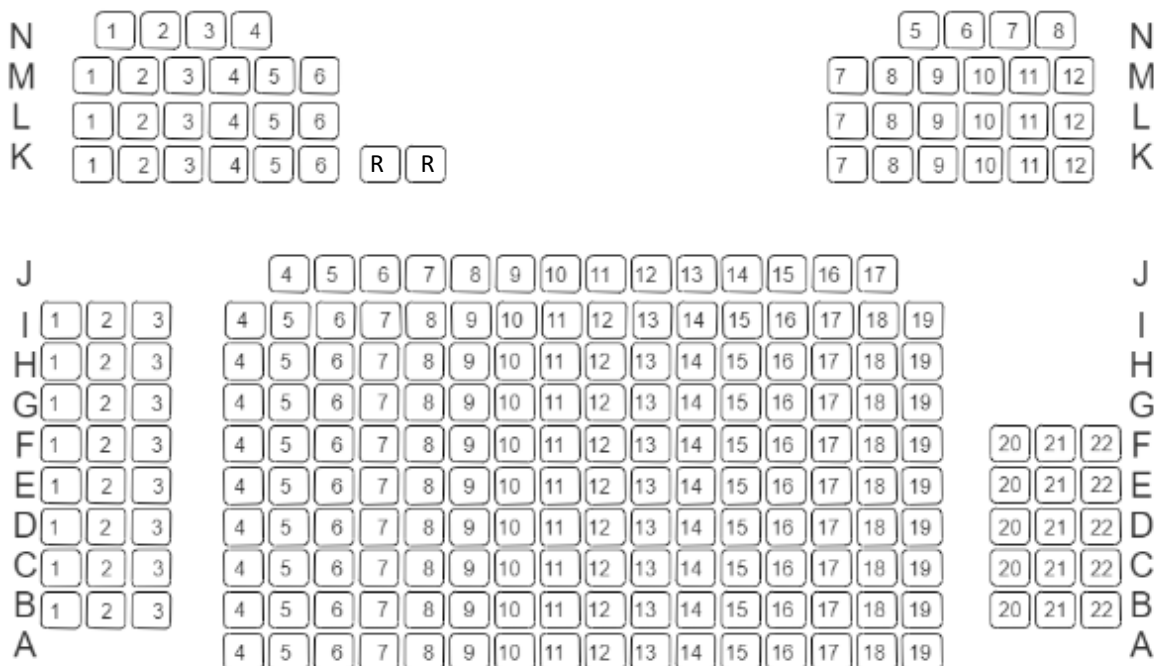

The Albert Hall Theatre

Llandrindod Wells

Seating Plan

Circle: 211

Stalls: 241

Total: 452

Circle

Stalls

Stage