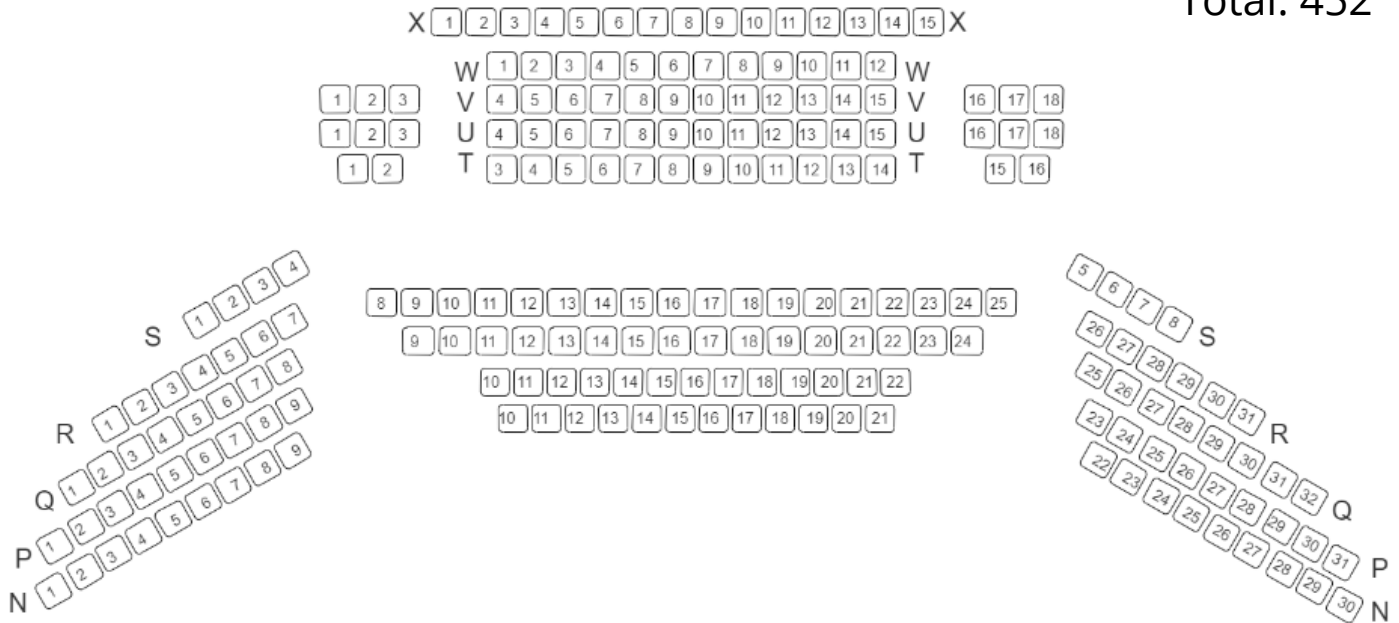

## Seating Plan

Circle: 211

Stalls: 241

Total: 452

### Circle

### Stage